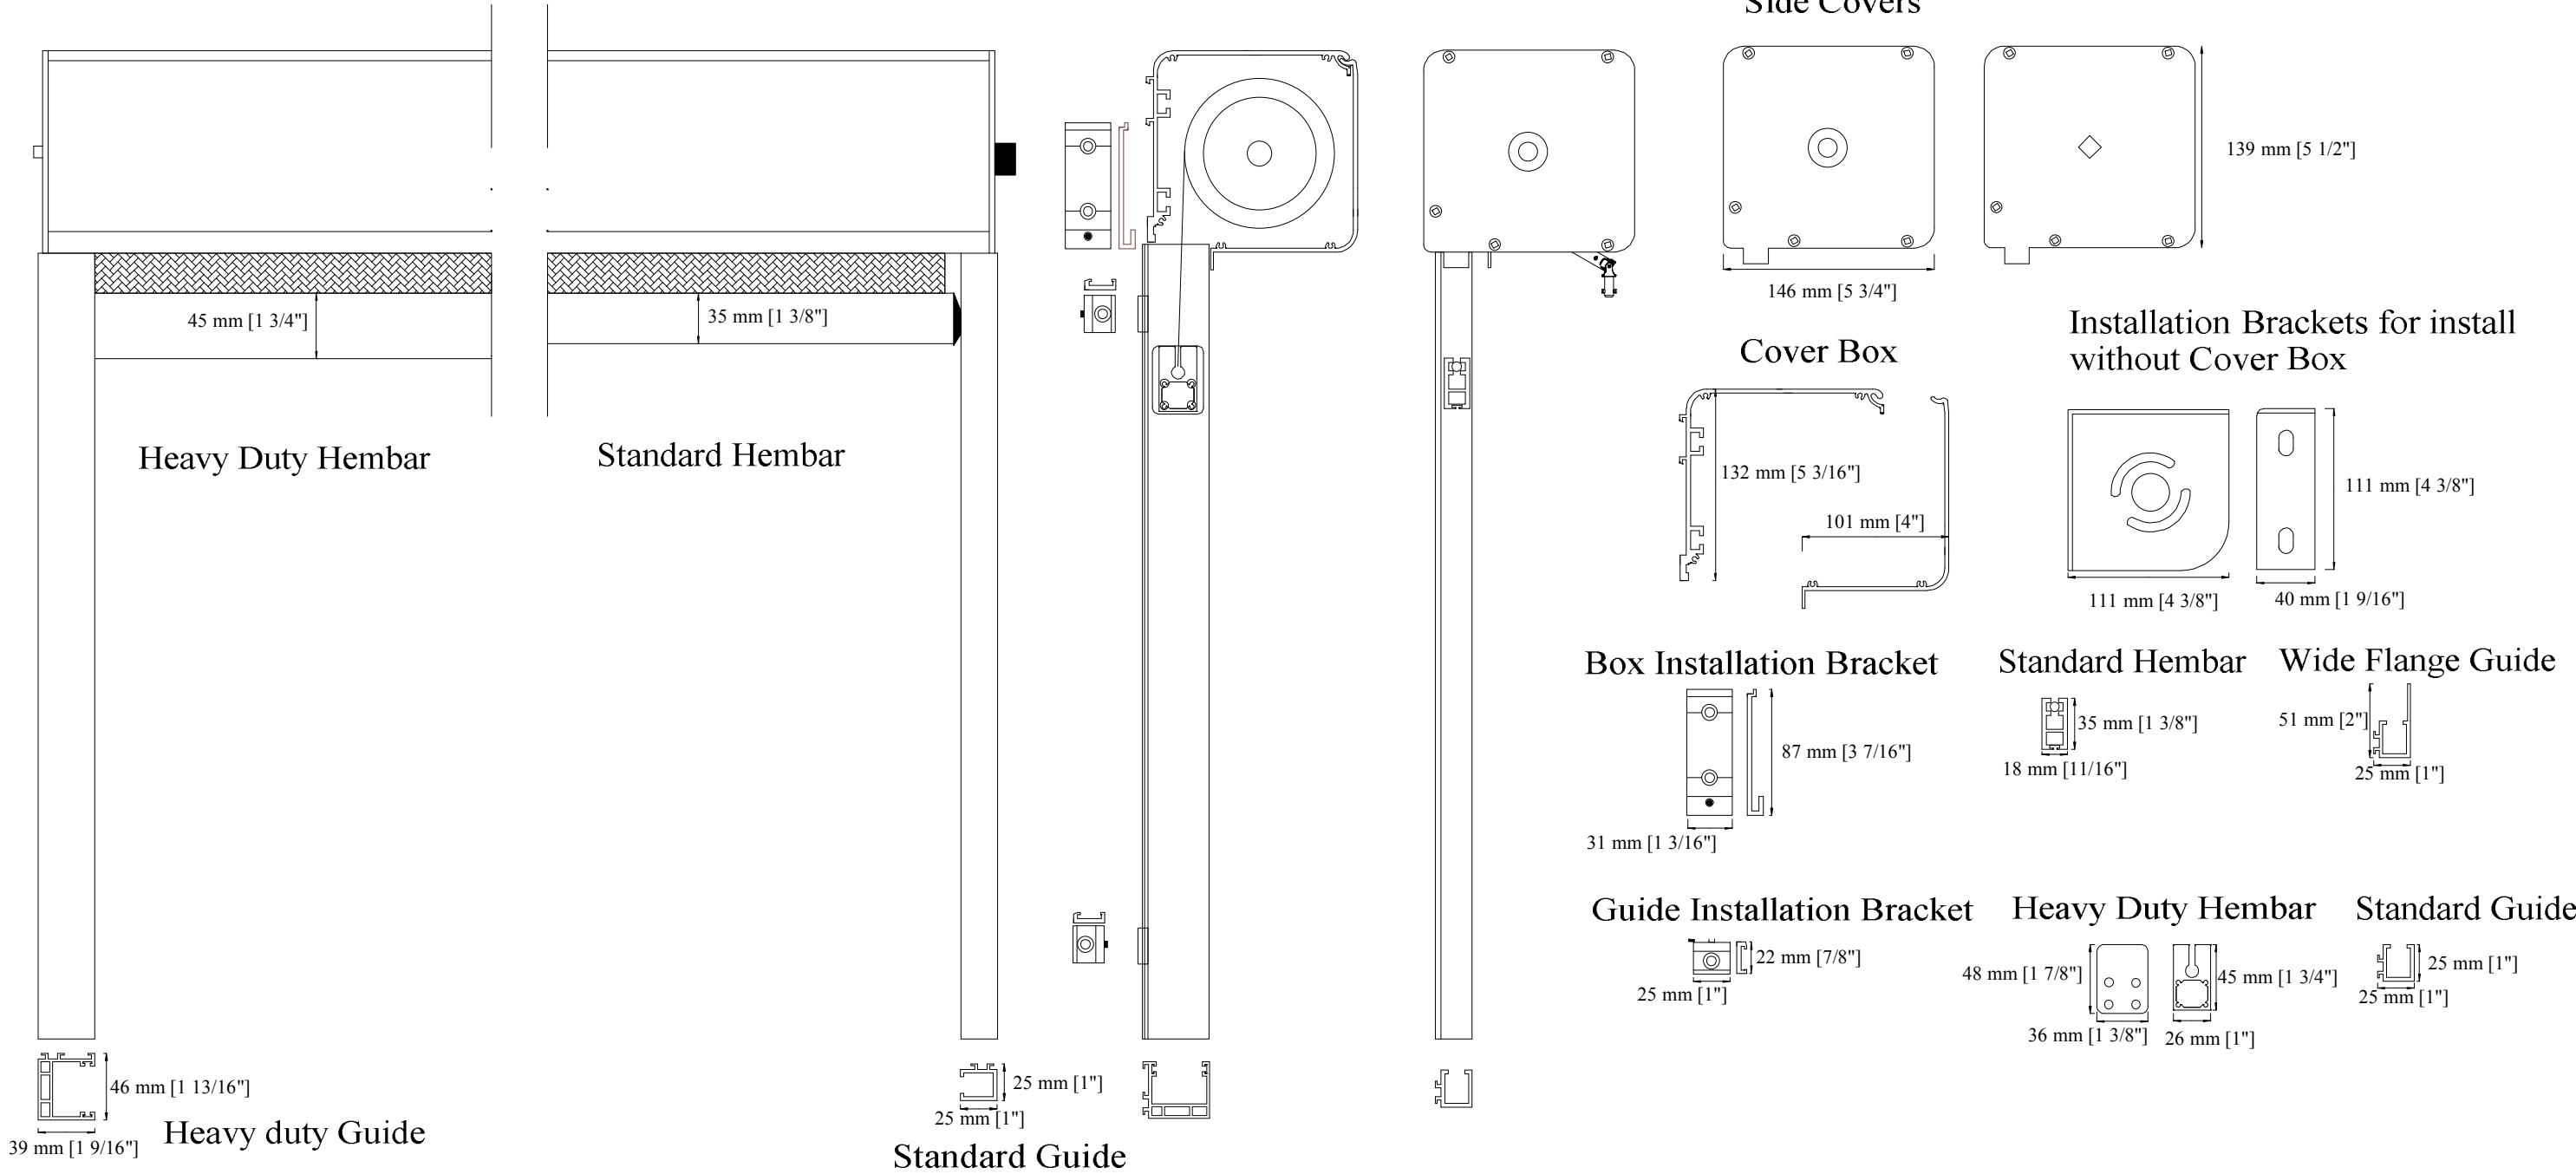

## Typical Wall Installation

**abcSunControlLLC**  
 7241 Ethel Ave.  
 North Hollywood, CA 91605  
 phone: 818-982-6989  
 fax: 818-981-9171